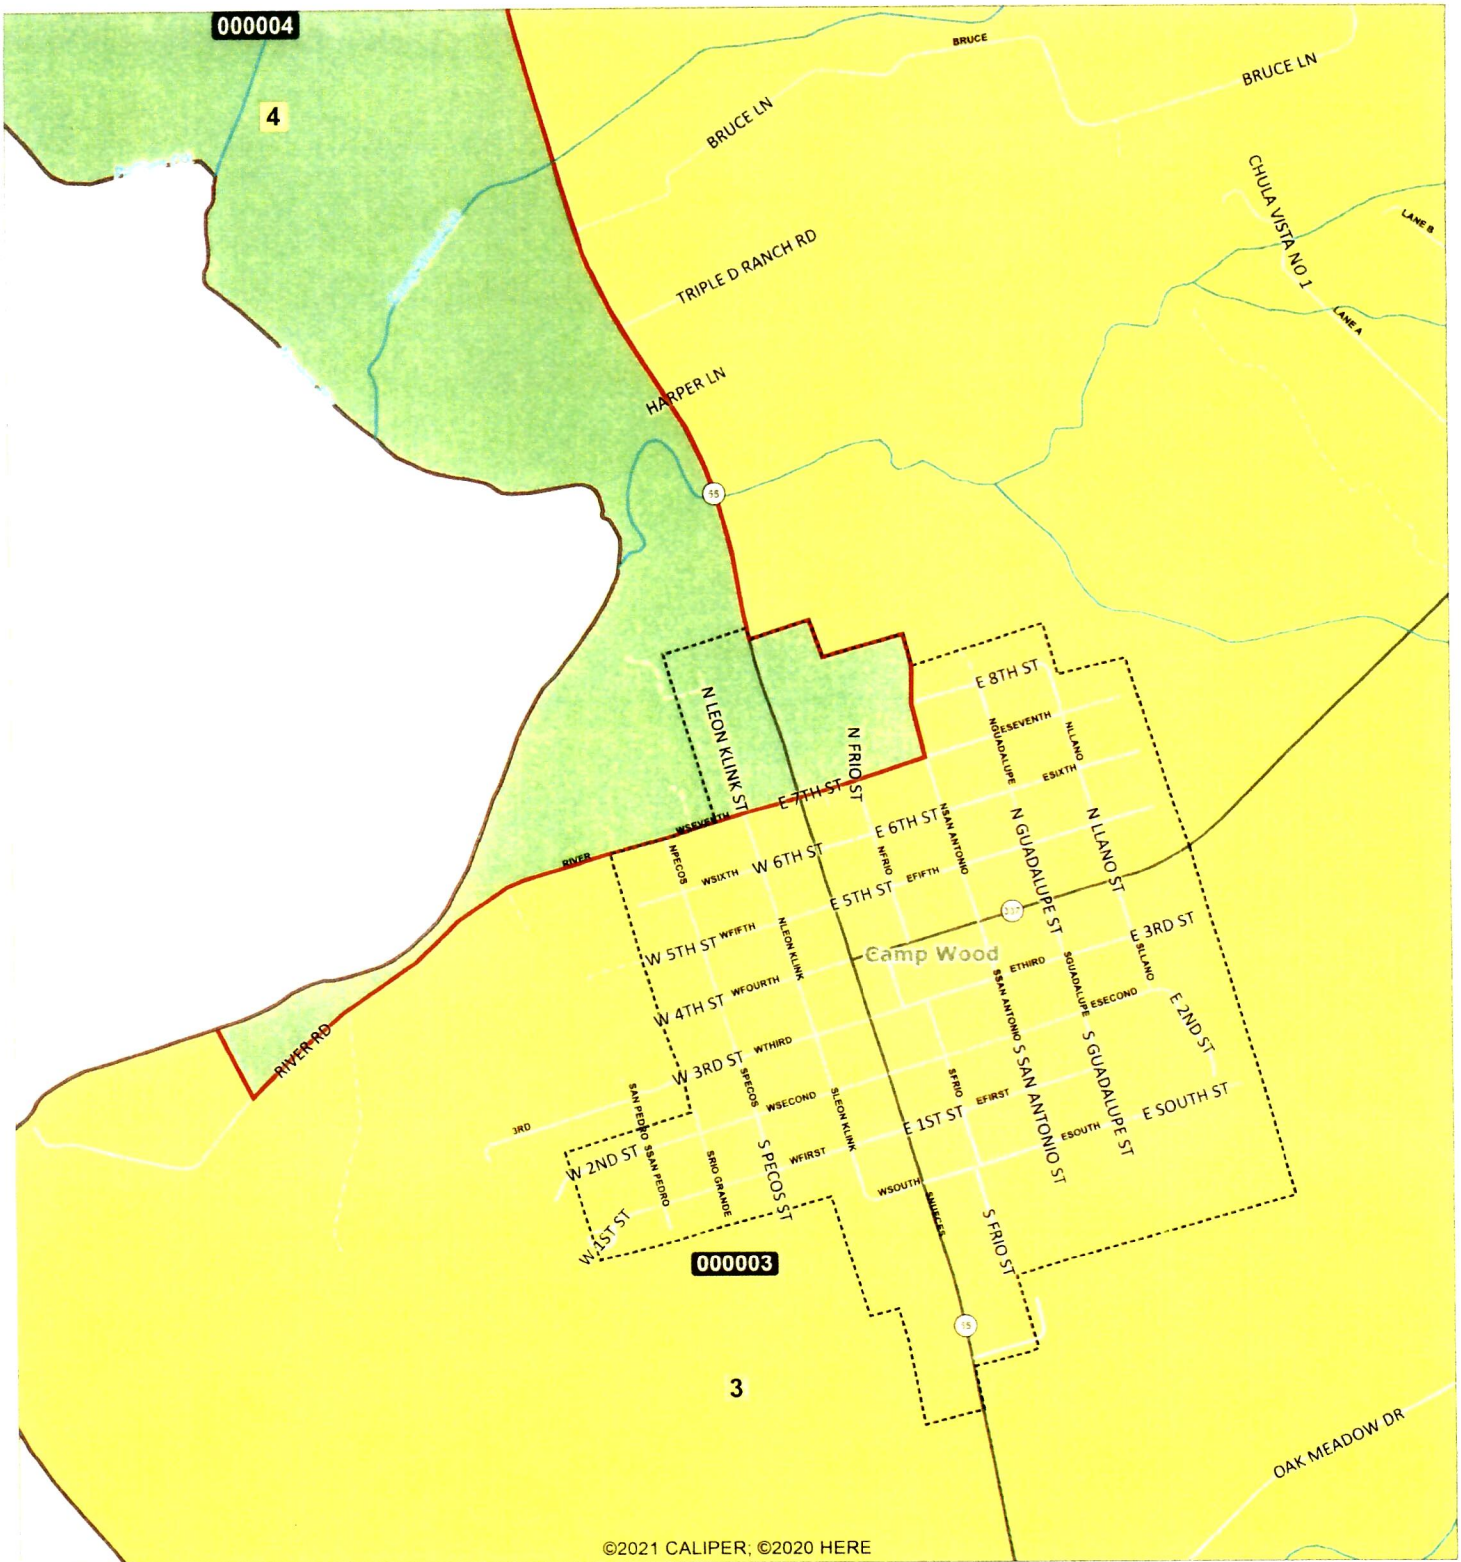

©2021 CALIPER, ©2020 HERE

	Preliminary VTD
	Real Adopted CP
	000001
	000002
	000003
	000004
	000005

Real County

VTD Plan

Allison, Bass & Magee, LLP
Data Source: 2020 Census
Date: December 15, 2021